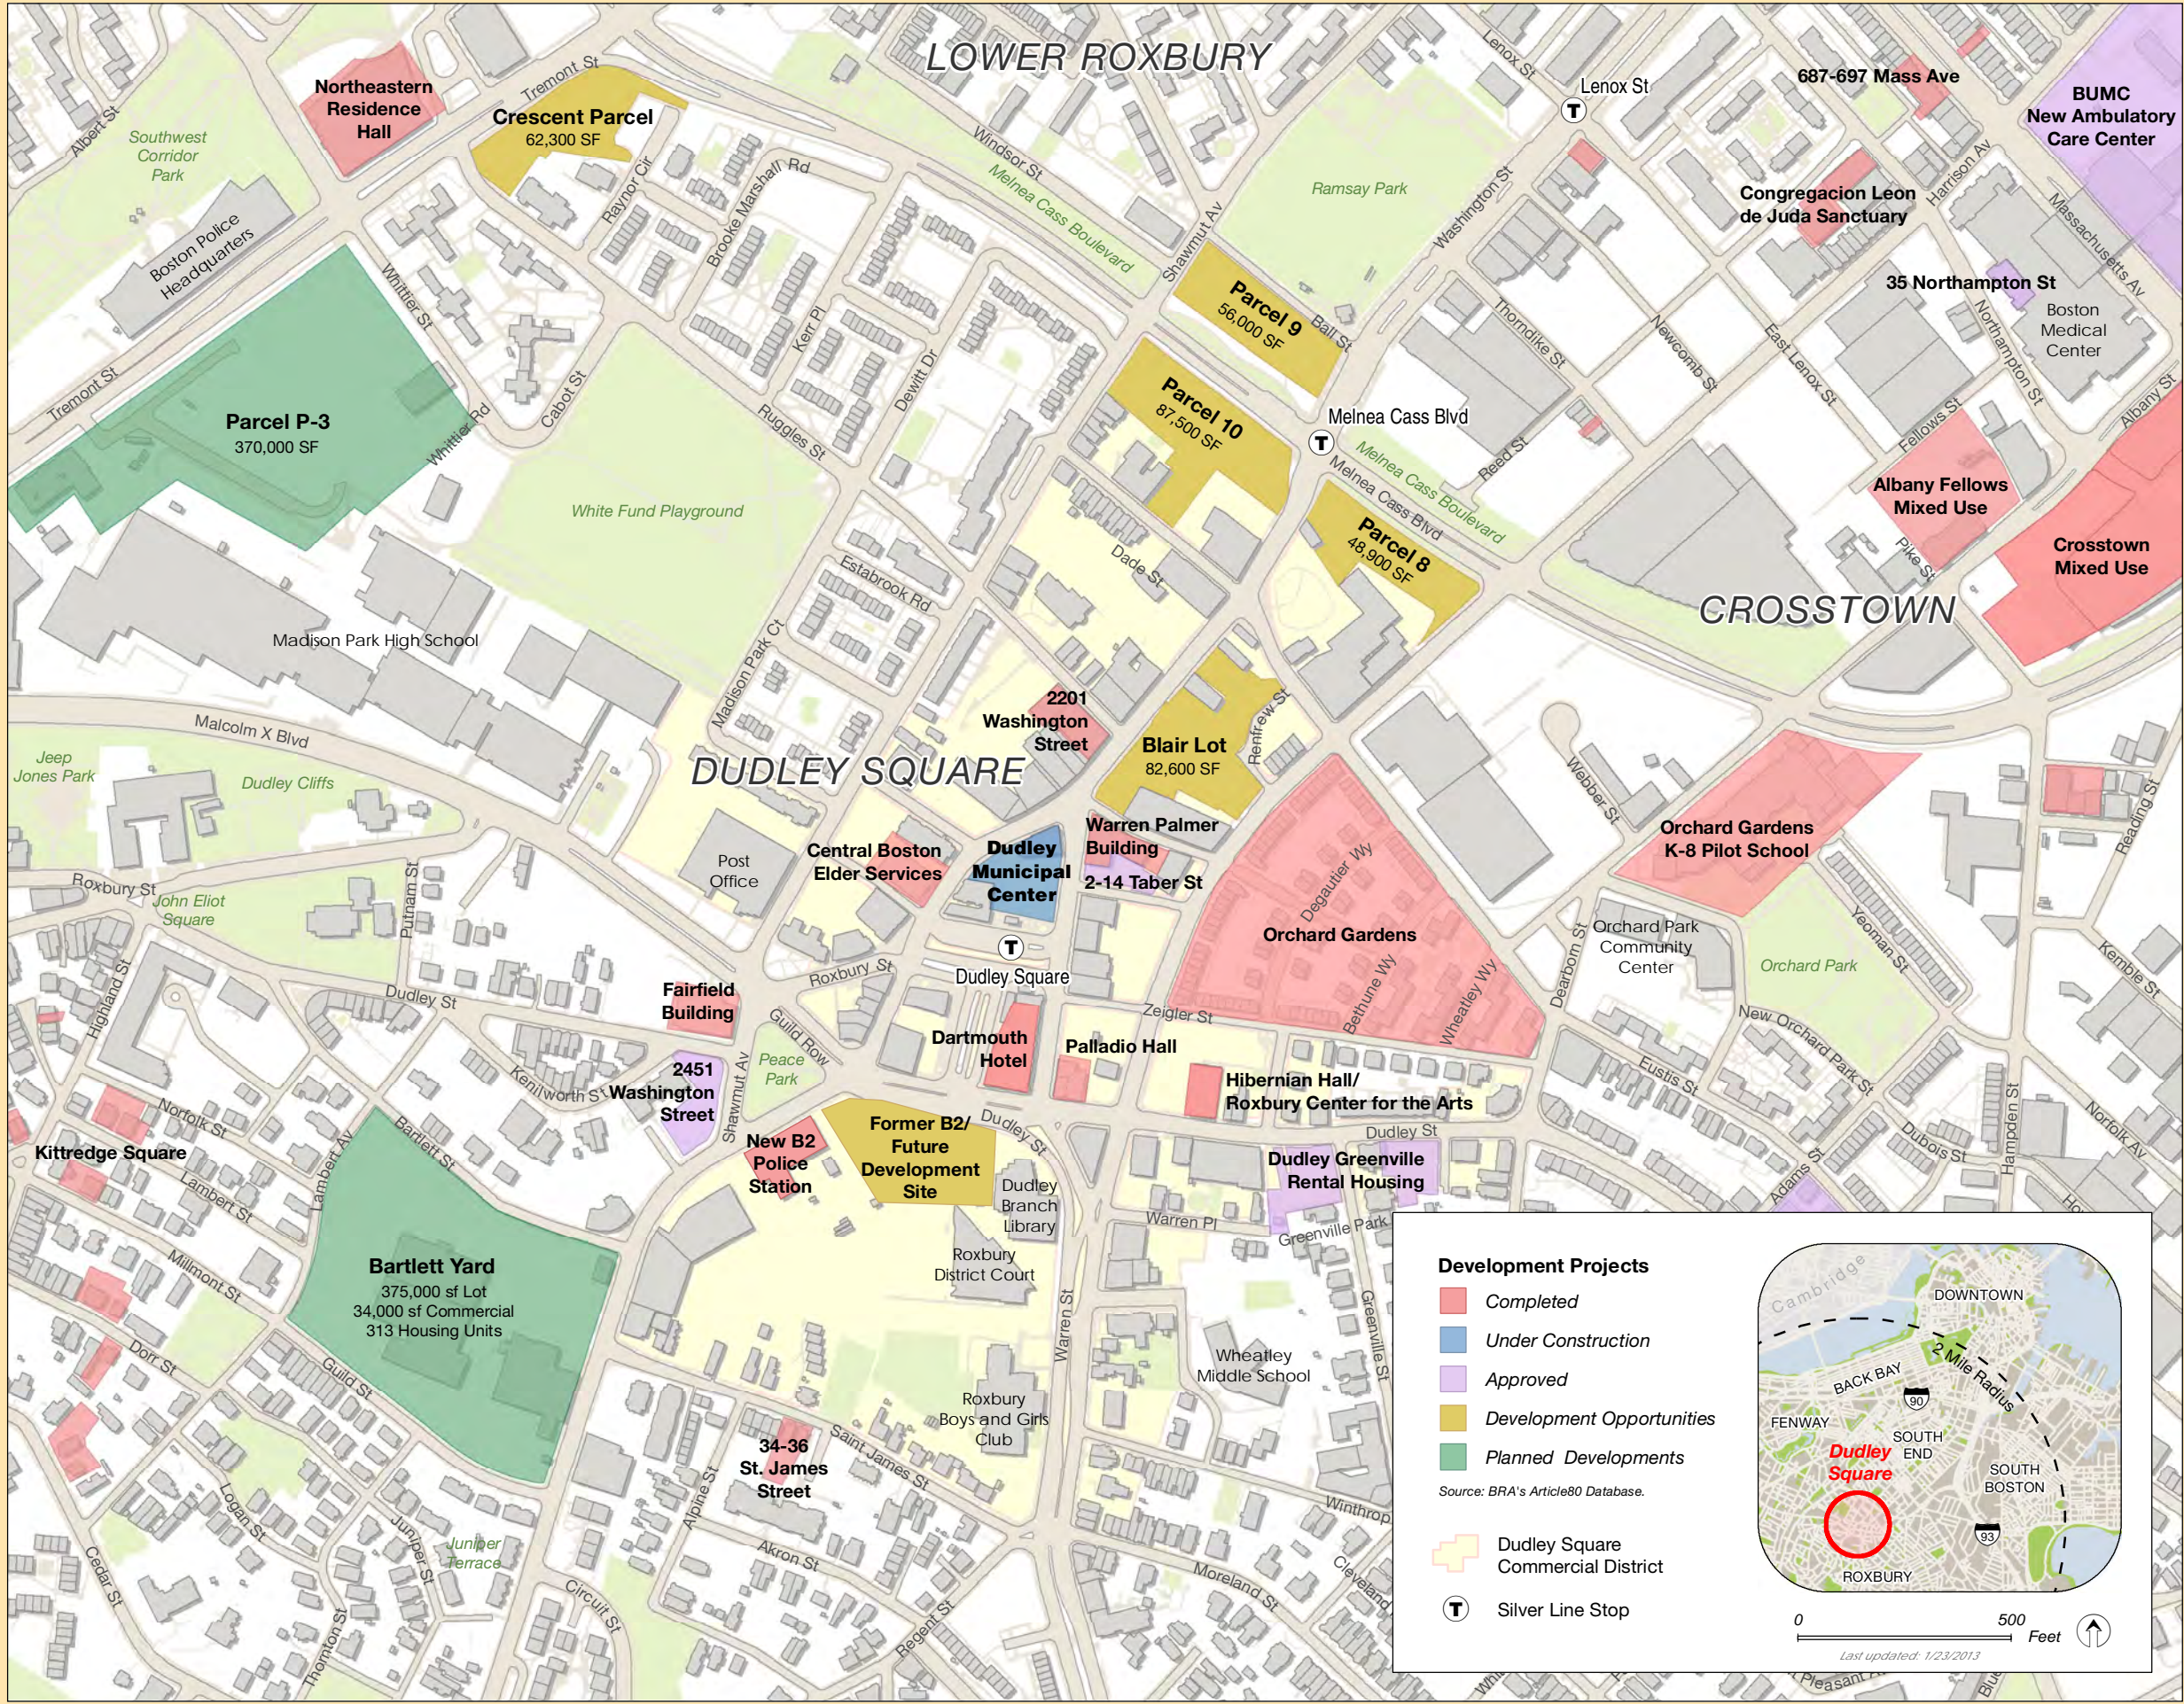

Dudley Square

Dudley Municipal Center
200,000 SF of administrative office with ground-floor retail. The Boston Public Schools administration will occupy most of the office space.

Palladio Hall
Complete restoration of historic landmark building into first class office space over retail.

Crosstown Development
New construction of mixed-use development.

Thomas M. Menino,
Mayor
City of Boston

**DUDLEY
SQUARE
VISION**